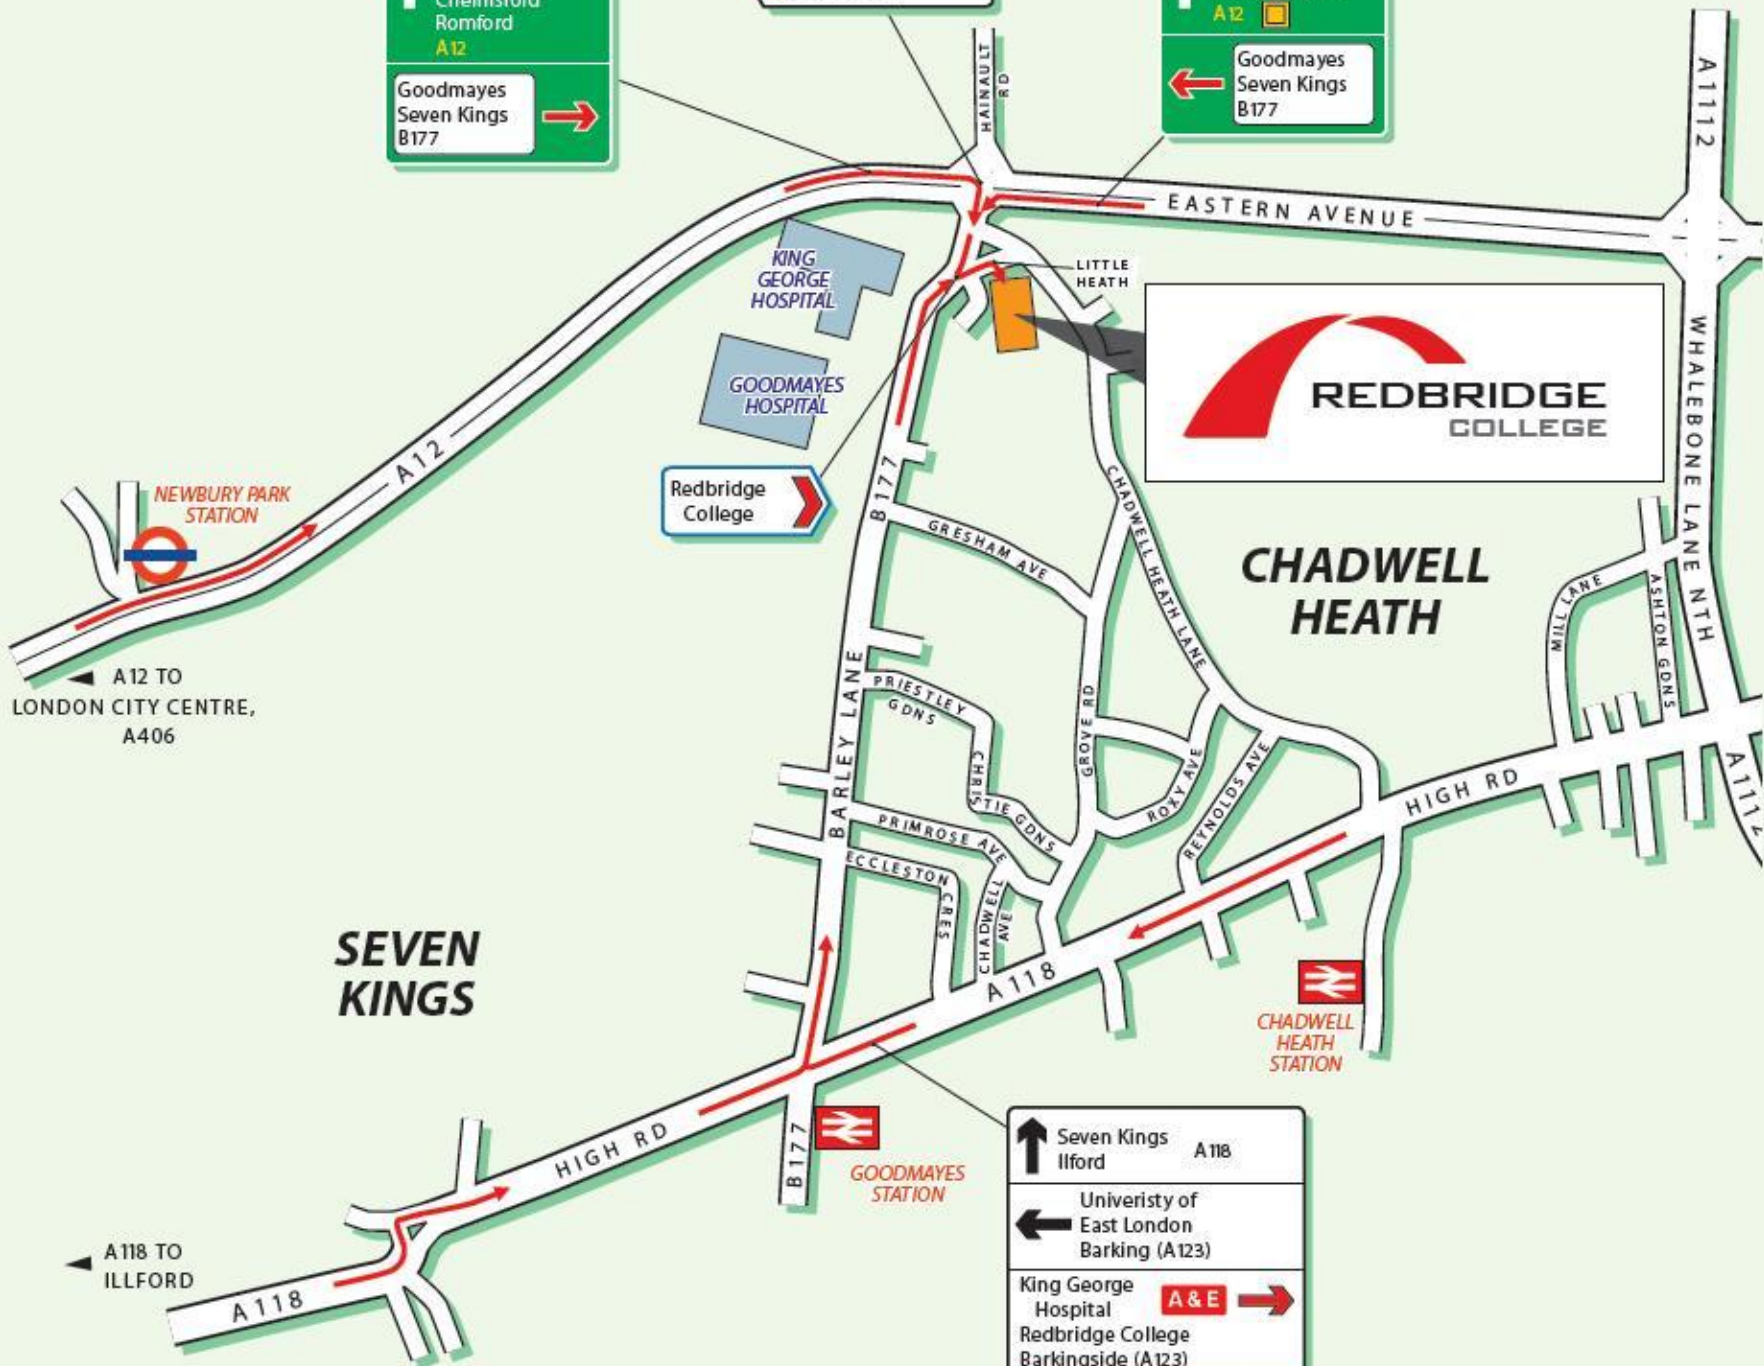

LITTLE HEATH

(M25)

↑ Harwich
Chelmsford
Romford
A12

Goodmayes
Seven Kings B177

LITTLE HEATH

↑ Central London
Ilford
Newbury Park
A12

← Goodmayes
Seven Kings
B177

← Goodmayes
Seven Kings B177

Redbridge
College

**CHADWELL
HEATH**

**SEVEN
KINGS**

↑ Seven Kings
Ilford A118

← University of
East London
Barking (A123)

King George
Hospital

Redbridge College
Barkingside (A123)

NEWBURY PARK
STATION

← A12 TO
LONDON CITY CENTRE,
A406

← A118 TO
ILLFORD

GOODMAYES
STATION

CHADWELL
HEATH
STATION